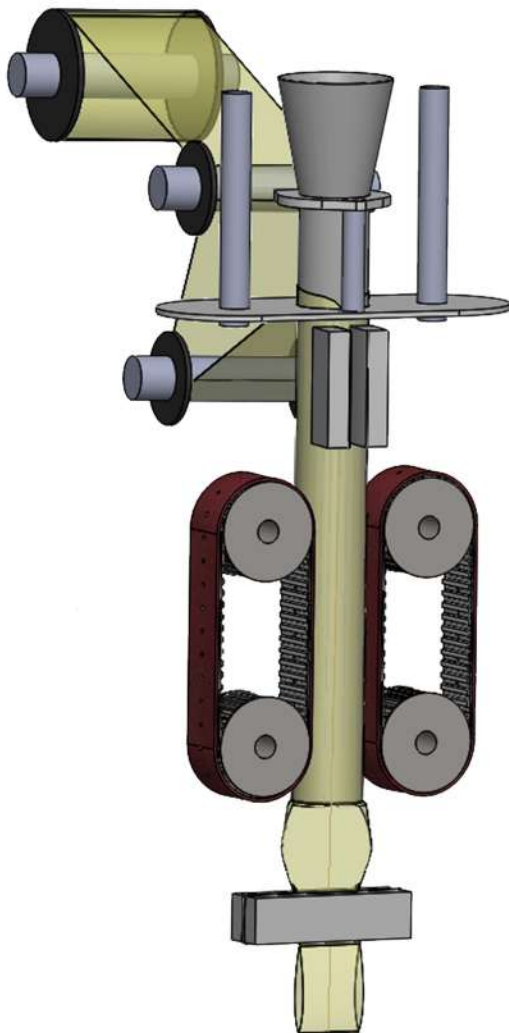

Pull Belts

BY PROBANDAS

Specifications

The following information is reference to help better identify your current belts and future needs.

For use in

Materials

- 1 - Red Natural Rubber
- 2 - Black Rubber
- 3.- Fiberglass cords

Other material options

- 1 - Silicone
- 2 - Black Rubber
- 3.- Fiberglass cords