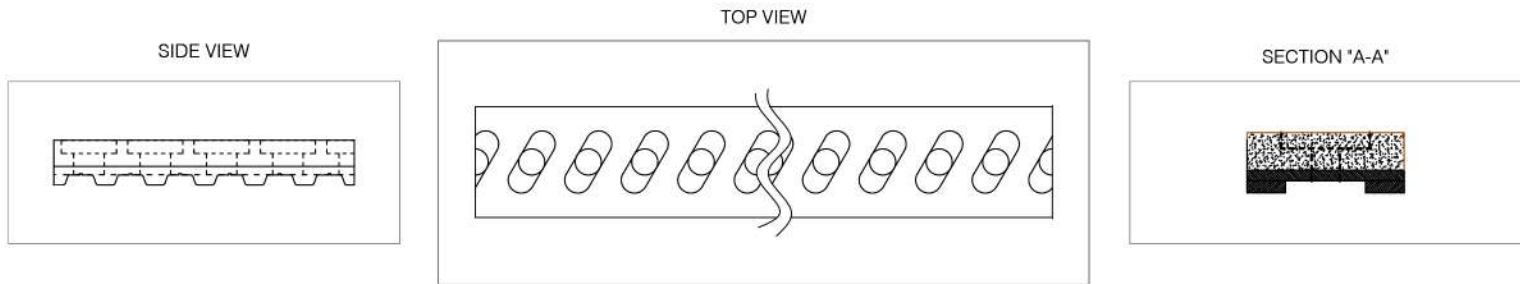

Pull Belts

BY PROBANDAS

Specifications

The following information is reference to help better identify your current belts and future needs.