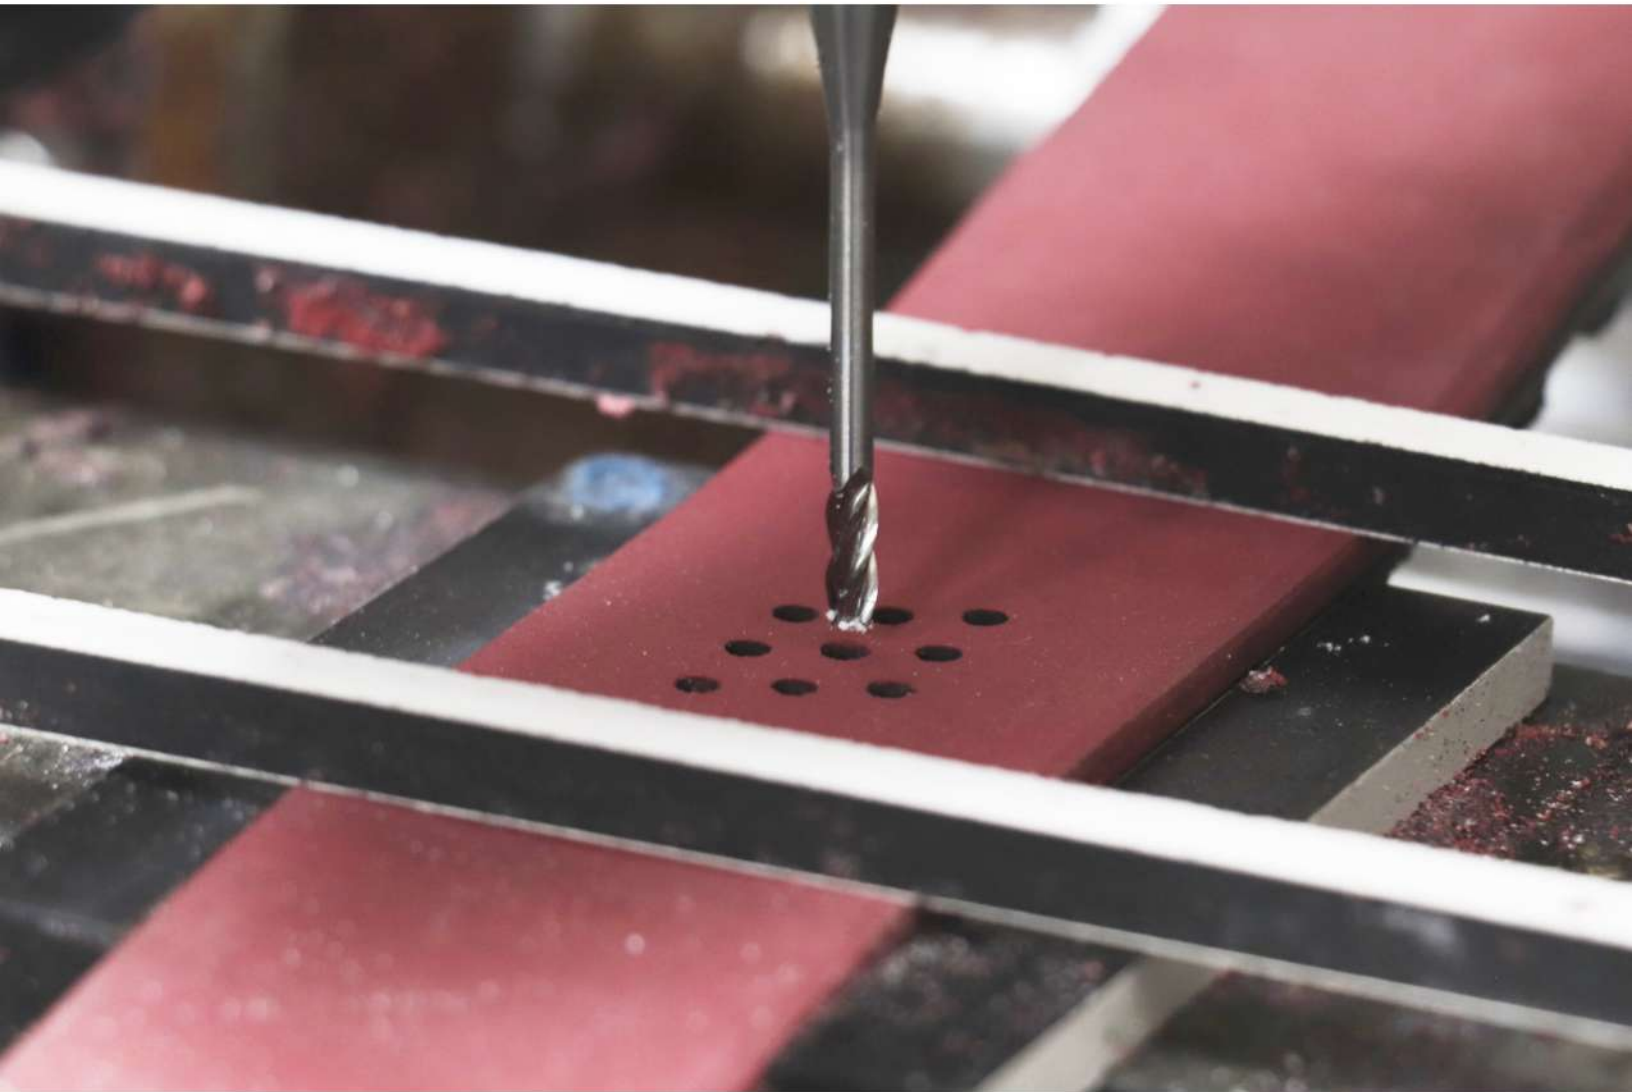

Pu|| Belts
BY PROBANDAS

**VERTICAL
FORM-FILL-SEAL
BELTS**

sales@probandas.com

www.pullbelts.com

Pull Belts

BY PROBANDAS

Offers a wide range of high quality **Draw Down Belts** for the packaging industry.

Our Timing Belts have a great high friction backing on the top surface to help vertically draw down film in packaging machines to make bags.

A complete range of molded, seamless backings is available along with comprehensive machining, drilling & milling operations.

VERTICAL FORM-FILL-SEAL BELTS

Standard Stock Range

- Fast Shipping.
- Popular sizes available for next day delivery.
- Bi-directional molded belts.
- Rubber Base Belts as standard.
- 40 ShA standard backing hardness.
- Full technical support, supply and stocking options.

Pull Belts by Probandas has been manufacturing **OEM** and custom packaging belts for the vertical form seal segment for over **20 years**.

Our customer service representatives and engineering team work together to provide solutions to your belting needs with unsurpassed quality.